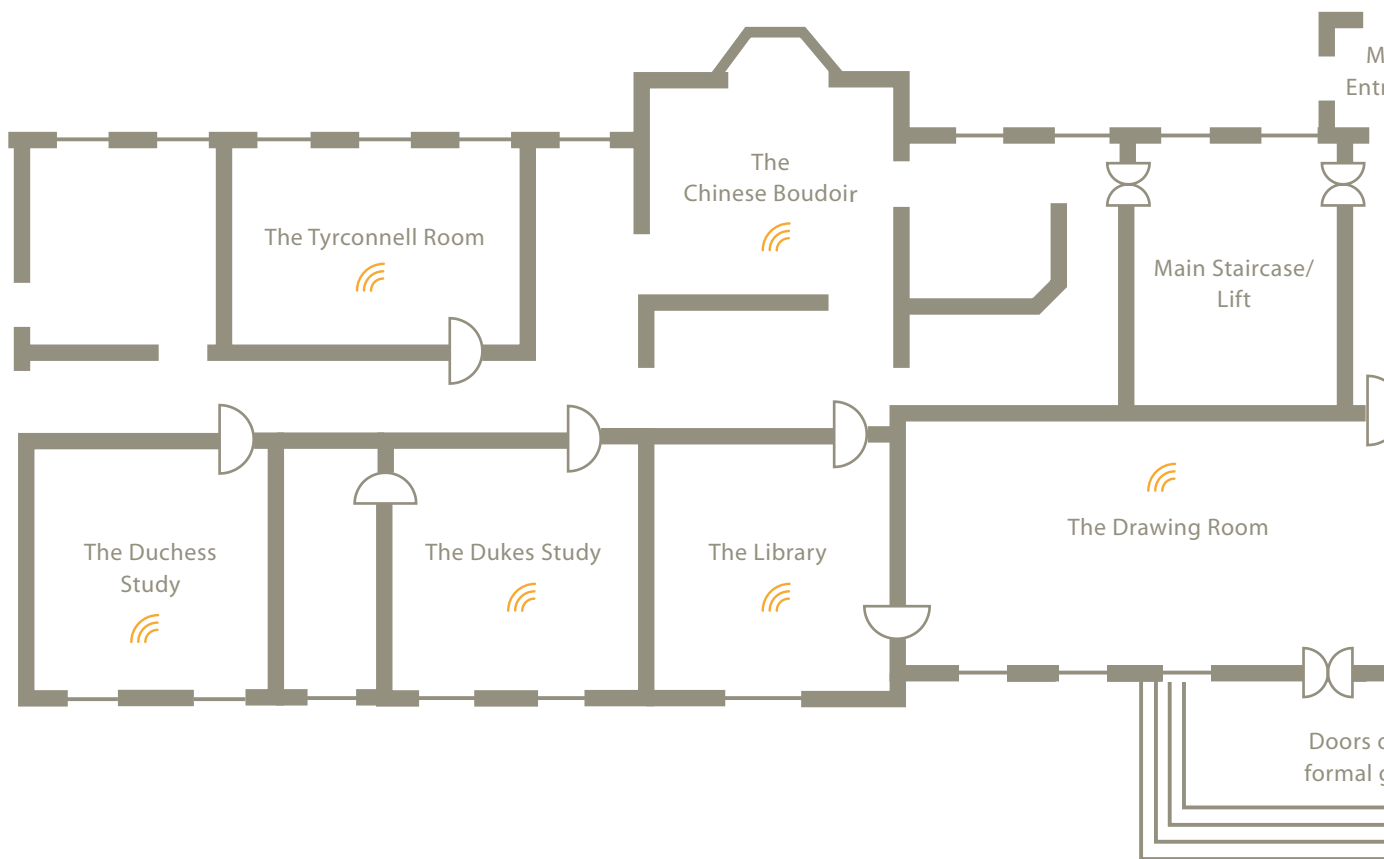

Take it as one suite. Or split it into three. With its own entrance and pre-function foyer, it adapts to your individual needs. Business conferences, product launches, exhibitions and even car launches – it's hosted them all. By night, it can be a sophisticated space for a drinks reception or a shimmering silver ballroom for 360 gala dinner guests. Or the setting for dinner, after drinks in the main house.

Power Point
 AV Socket
 AV Equipment
 Screen
 Plasma Screen
 WiFi Enabled
 Ceiling Projector
 Car Access & Loading - 4000kg

Room	Sq mts	Ceiling Height	Banquet	Theatre	Classroom	Boardroom	U-shape	Dinner Dance	Cabaret
Carton Suite	510	3.2m	360	500	250	-	94	330	250
Carton Suite 1	162	3.2m	100	150	60	40	42	100	60
Carton Suite 2	186	3.2m	100	150	60	40	42	100	60
Carton Suite 3	162	3.2m	100	150	60	40	42	100	60
Pre-function Foyer	190	2.5m	-	-	-	-	-	-	-

View from the formal gardens

 WiFi Enabled throughout building

Room	Sq mts	Ceiling height	Banquet	Theatre	Classroom	Boardroom	U-shape	Cabaret	Cocktail reception
The Duchess Study	35	5.5m	-	-	-	8	-	-	-
The Dukes Study	31	5.5m	-	-	-	8	-	-	-
The Library	31	5.5m	-	-	-	6	-	-	-
The Drawing Room	83	5.5m	70	70	30	26	20	36	100
The Tyrconnell Room	31	5.5m	-	25	-	16	14	-	-