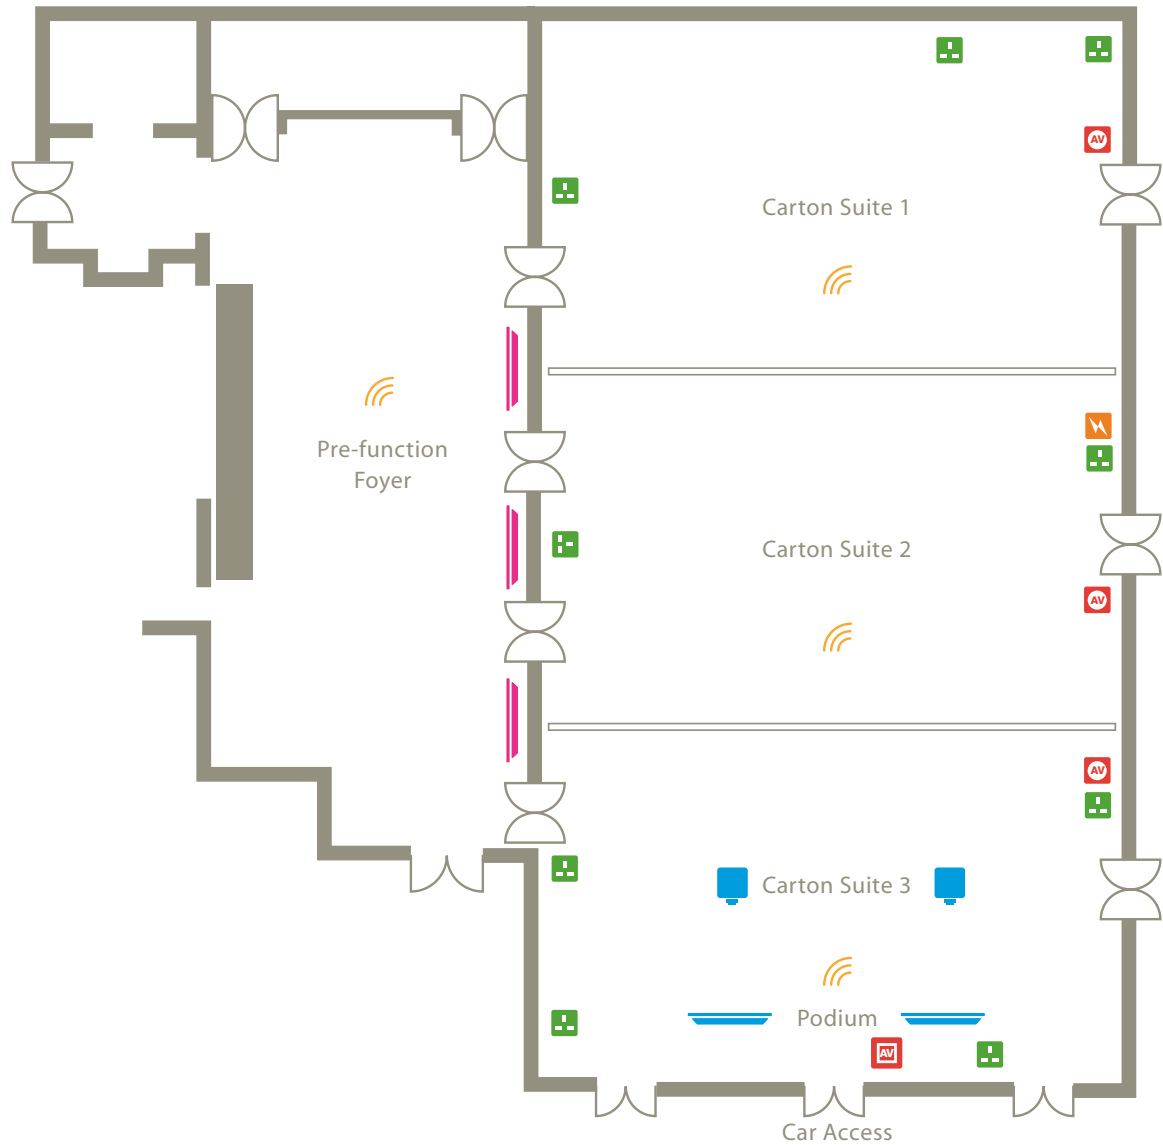

Conference

Spa & Leisure

Kildare Gallery

GUI Golf Academy

The Carton Suite

The Carton Suite is designed around modern business. With all the latest audio, video and internet technology you'd expect. Enjoy modern styling and natural daylight inside and invigorating breakouts on manicured lawns outside.

Take it as one suite. Or split it into three. With its own entrance and pre-function foyer, it adapts to your individual needs. Business conferences, product launches, exhibitions and even car launches – it's hosted them all. By night, it can be a sophisticated space for a drinks reception or a shimmering silver ballroom for 360 gala dinner guests. Or the setting for dinner, after drinks in the main house.

Power Point
 AV Socket
 AV Equipment
 Screen
 Plasma Screen
 WiFi Enabled
 Ceiling Projector
 Car Access & Loading - 4000kg

Room	Sq mts	Ceiling Height	Banquet	Theatre	Classroom	Boardroom	U-shape	Dinner Dance	Cabaret
Carton Suite	510	3.2m	360	500	250	-	94	330	250
Carton Suite 1	162	3.2m	100	150	60	40	42	100	60
Carton Suite 2	186	3.2m	100	150	60	40	42	100	60
Carton Suite 3	162	3.2m	100	150	60	40	42	100	60
Pre-function Foyer	190	2.5m	-	-	-	-	-	-	-

View from the formal gardens

 WiFi Enabled throughout building

Room	Sq mts	Ceiling height	Banquet	Theatre	Classroom	Boardroom	U-shape	Cabaret	Cocktail reception
The Duchess Study	35	5.5m	-	-	-	8	-	-	-
The Dukes Study	31	5.5m	-	-	-	8	-	-	-
The Library	31	5.5m	-	-	-	6	-	-	-
The Drawing Room	83	5.5m	70	70	30	26	20	36	100
The Tyrconnell Room	31	5.5m	-	25	-	16	14	-	-