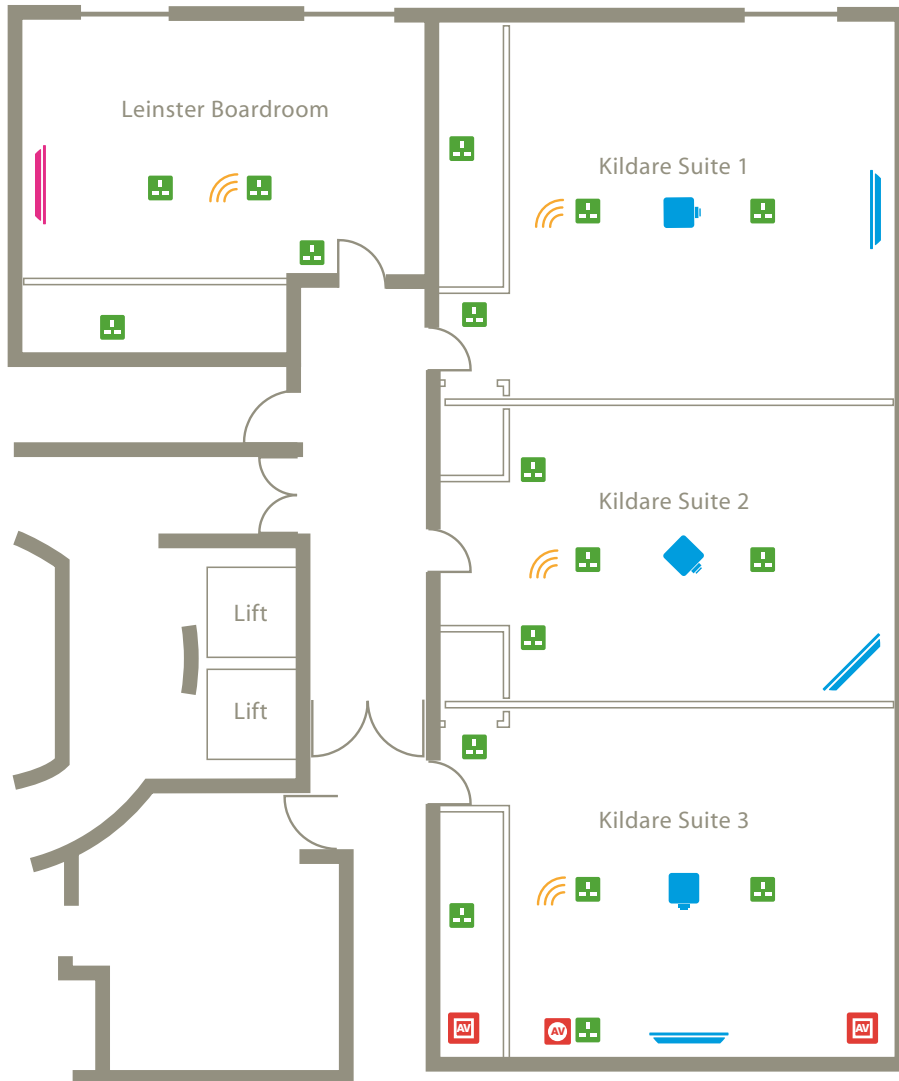

View from the formal gardens

 WiFi Enabled throughout building

Room	Sq mts	Ceiling height	Banquet	Theatre	Classroom	Boardroom	U-shape	Cabaret	Cocktail reception
The Duchess Study	35	5.5m	-	-	-	8	-	-	-
The Dukes Study	31	5.5m	-	-	-	8	-	-	-
The Library	31	5.5m	-	-	-	6	-	-	-
The Drawing Room	83	5.5m	70	70	30	26	20	36	100
The Tyrconnell Room	31	5.5m	-	25	-	16	14	-	-

The Mallaghan Room

The Gold Salon

Beautiful historic setting

 WiFi Enabled throughout building

Room	Sq mts	Ceiling height	Banquet	Theatre	Classroom	Boardroom	U-shape	Cabaret	Cocktail reception
The Gold Salon	62	5.5m	40	40	24	24	15	24	60
The Castles Room	33	5.5m	-	-	-	8	-	-	-
The Morrison Room	113	5.5m	70	60	30	26	20	36	100
The Mallaghan Room	80	5.5m	-	-	-	-	-	-	-
Entire Ground Floor			100	-	-	-	-	-	360

Meet & team build in style

When you're looking for a stylish and innovative approach to your meeting, seminar, training course or reception, the Leinster Boardroom and Kildare Suite provide the answer. Like the Carton Suite on the floor below, the Kildare Suite can be split into three rooms. Or you can open it out to accommodate 100 delegates. Each room is fitted with state-of-the-art audio-visual equipment. With complimentary internet connection, and attentive Carton House service, of course.

Power Point
 AV Socket
 AV Equipment
 Screen
 Plasma Screen
 WiFi Enabled
 Ceiling Projector

Room	Sq mts	Ceiling Height	Banquet	Theatre	Classroom	Boardroom	U-shape	Dinner Dance	Cabaret
Leinster Boardroom	34	2.4m	-	-	-	14	-	-	-
Kildare Suite	288	2.4m	-	100	60	40	50	-	54
Kildare Suite 1	102	2.4m	-	30	20	18	18	-	-
Kildare Suite 2	86	2.4m	-	30	20	18	18	-	-
Kildare Suite 3	99	2.4m	-	30	20	18	18	-	-