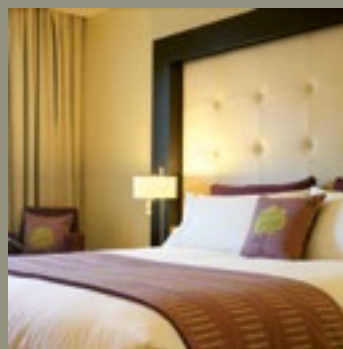

Close and convenient

Carton House is located just 14 miles from Dublin city centre and 30 minutes from Dublin International Airport.

You'll find everything within easy reach in Dublin and discover a capital city that effortlessly blends culture and commerce; history and hospitality; world class restaurants and a warm welcome everywhere. It's how we do things – in Ireland and at Carton House.

Travelling by car?

From Dublin, take the N4 motorway westbound turning off on the Leixlip/Celbridge exit. Then simply follow the signs to Carton House. You're just 5 minutes away.

Travelling by train?

Look for Maynooth station on the Western Suburban railway line. It's a short 40-minute train journey from Dublin and then just a 5-minute taxi ride from Maynooth station to Carton House.

Travelling by air?

Dublin International Airport serves all major European and international destinations. For onward travel by car, follow signs to the M1, M50, then the N4. Or we can recommend taxi and chauffeur services. For executive travellers arriving at Weston Airport, the N4 is close by and very convenient. Arrangements can also be made to land at Carton House by helicopter.

However you decide to travel, if you need further assistance or advice, please contact us. We'll be happy to help.