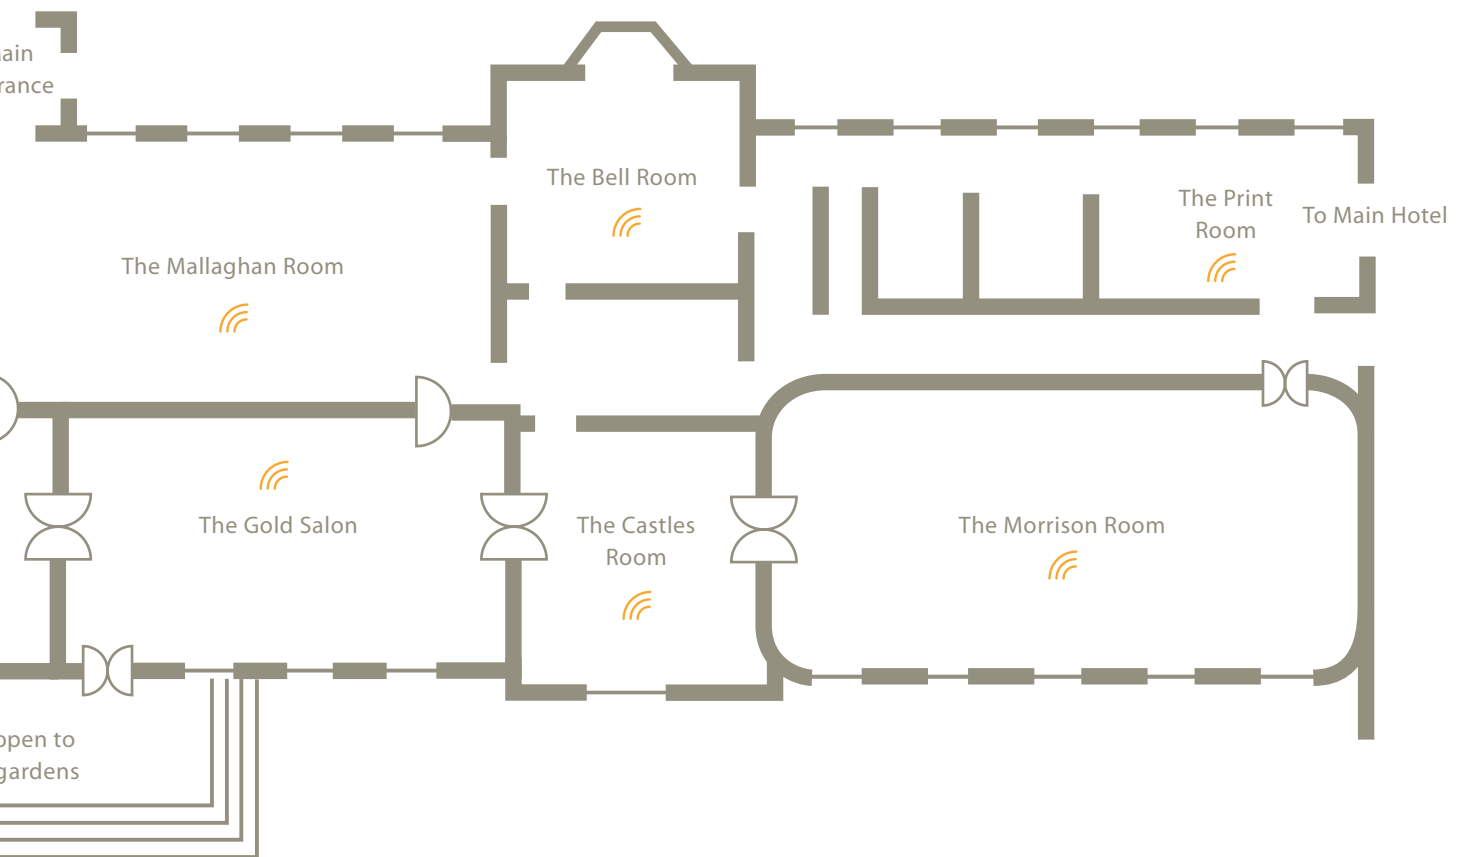

View from the formal gardens

 WiFi Enabled throughout building

Room	Sq mts	Ceiling height	Banquet	Theatre	Classroom	Boardroom	U-shape	Cabaret	Cocktail reception
The Duchess Study	35	5.5m	-	-	-	8	-	-	-
The Dukes Study	31	5.5m	-	-	-	8	-	-	-
The Library	31	5.5m	-	-	-	6	-	-	-
The Drawing Room	83	5.5m	70	70	30	26	20	36	100
The Tyrconnell Room	31	5.5m	-	25	-	16	14	-	-

The Mallaghan Room

The Gold Salon

Beautiful historic setting

 WiFi Enabled throughout building

Room	Sq mts	Ceiling height	Banquet	Theatre	Classroom	Boardroom	U-shape	Cabaret	Cocktail reception
The Gold Salon	62	5.5m	40	40	24	24	15	24	60
The Castles Room	33	5.5m	-	-	-	8	-	-	-
The Morrison Room	113	5.5m	70	60	30	26	20	36	100
The Mallaghan Room	80	5.5m	-	-	-	-	-	-	-
Entire Ground Floor			100	-	-	-	-	-	360

Meet & team build in style

When you're looking for a stylish and innovative approach to your meeting, seminar, training course or reception, the Leinster Boardroom and Kildare Suite provide the answer. Like the Carton Suite on the floor below, the Kildare Suite can be split into three rooms. Or you can open it out to accommodate 100 delegates. Each room is fitted with state-of-the-art audio-visual equipment. With complimentary internet connection, and attentive Carton House service, of course.